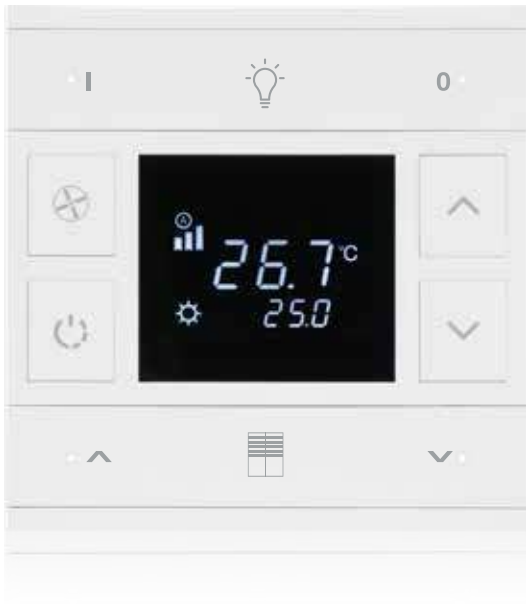

oria THERMOSTAT TECHNICAL SPECIFICATIONS

- Can be configured with ETS5.
- Serial thermostat with plastic push-button
- Temperature control via digital LCD
- Internal temperature sensor (°C/ °F)
- Adjustable fan speed (1, 2, 3, Automatic)
- Multiple operation modes (Comfort, Night, Outdoor, Indoor)
- Fully automated operation feature (hot-cold transition)
- Control of all HVAC units including VRF-VRV and air conditioning devices
- PI relative, PI on-off (PWM), On/Off, Fan coil, Split unit controls
- Easy installation to 60x60 mm standard switch junctions
- 2 dependent or 4 independent programmable buttons can be programmed for various functions.
  - Switching,
  - Dimming,
  - Shutter/Blind control,
  - Value and priority assignment,
  - Scene control,
  - Status notification LED

Protection type	IP 20	EN 60529
Safety class	II	EN 61140
Supply	Voltage Range	21-30V DC, Supply from EIB/KNX line
	Supply voltage	20 mA
	Power consumption	20 mA x 30V
Button operation life	100.000	
Temperature	Operating	-5° C + 45° C
	Storage	-25° C + 55° C
	Transport	-25° C + 70° C
CE	In accordance with EMC guideline and low voltage regulation