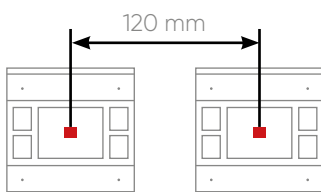

Assembly Detail

Important note!
The optimum distance between the two switches should be at least **120 mm** from center to center.