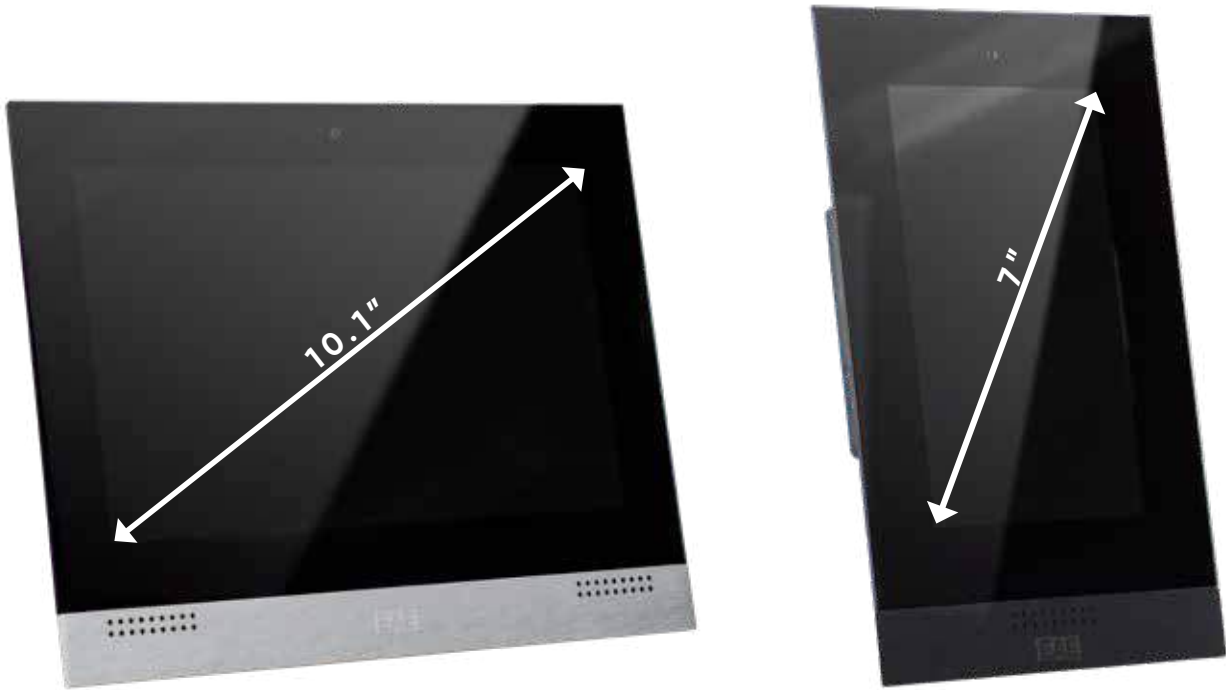

Color Options

Natural

Anthracite

Miola Technical Data

SCREEN SIZE	7" MIOLA KNX-TP	10.1" MIOLA KNX-TP
CPU	PX30 Chipset	PX30 Chipset
Memory	1GB	1GB
Hard Disk	8GB EMMC	8GB EMMC
Operating System	Android 8.0	Android 8.0
Power	12-30 VDC	12-30 VDC
Resolution	600x1024px	1280x800px
Touch Panel	Project Capacitive Touch	Project Capacitive Touch
Microphone	1 with Echo Cancellation	1 with Echo Cancellation
Speaker	1x8 Ohm - 2 Watts	1x8 Ohm - 2 Watts
Input	5 Digital Inputs	5 Digital Inputs
KNX Bus Connection	KNX - TP	KNX - TP
LAN	2	2
Dual Network Connectivity	Yes	Yes
Drivers	EAEOS Operating System Drivers	EAEOS Operating System Drivers
Max Accessory Limit	254	254
Max Room Limit	254	254
Intercom Standart	SIP 2.0	SIP 2.0
Onwall Dimensions	140 x 235 x 4 mm	264 x 208 x 4 mm

* High voltage and overcurrent protection, insulated