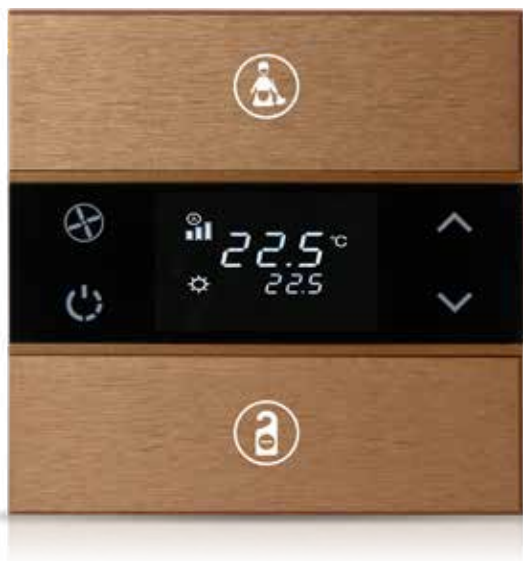

rosA THERMOSTAT TECHNICAL SPECIFICATIONS

- Can be configured with ETS5.
- Serial thermostat with metal and glass touch-button
- Temperature control via digital LCD
- Internal temperature sensor (°C/ °F)
- Adjustable fan speed (1, 2, 3, Automatic)
- Multiple operation modes (Comfort, Night, Outdoor, Indoor)
- Fully automated operation feature (hot-cold transition)
- Control of all HVAC units including VRF-VRV and air conditioning devices
- PI relative, PI on-off (PWM), On/Off, Fan coil, Split unit controls
- Easy installation to 60x60 mm standard switch junctions
- 2 dependent or 4 independent programmable buttons can be programmed for various functions.
  - Switching,
  - Dimming,
  - Shutter/Blind control,
  - Value and priority assignment,
  - Scene control,
  - Status notification LED

Protection type	IP 20	EN 60529
Safety class	II	EN 61140
Supply	Voltage Range	21-30V DC, Supply from EIB/KNX line
	Supply voltage	<10 mA
Temperature	Operating	-5° C + 45° C
	Storage	-25° C + 55° C
CE	In accordance with EMC guideline and low voltage regulation	
Case type to be used	60mm flush-mounted and surface-mounted safes between two mounting screws according to European standards