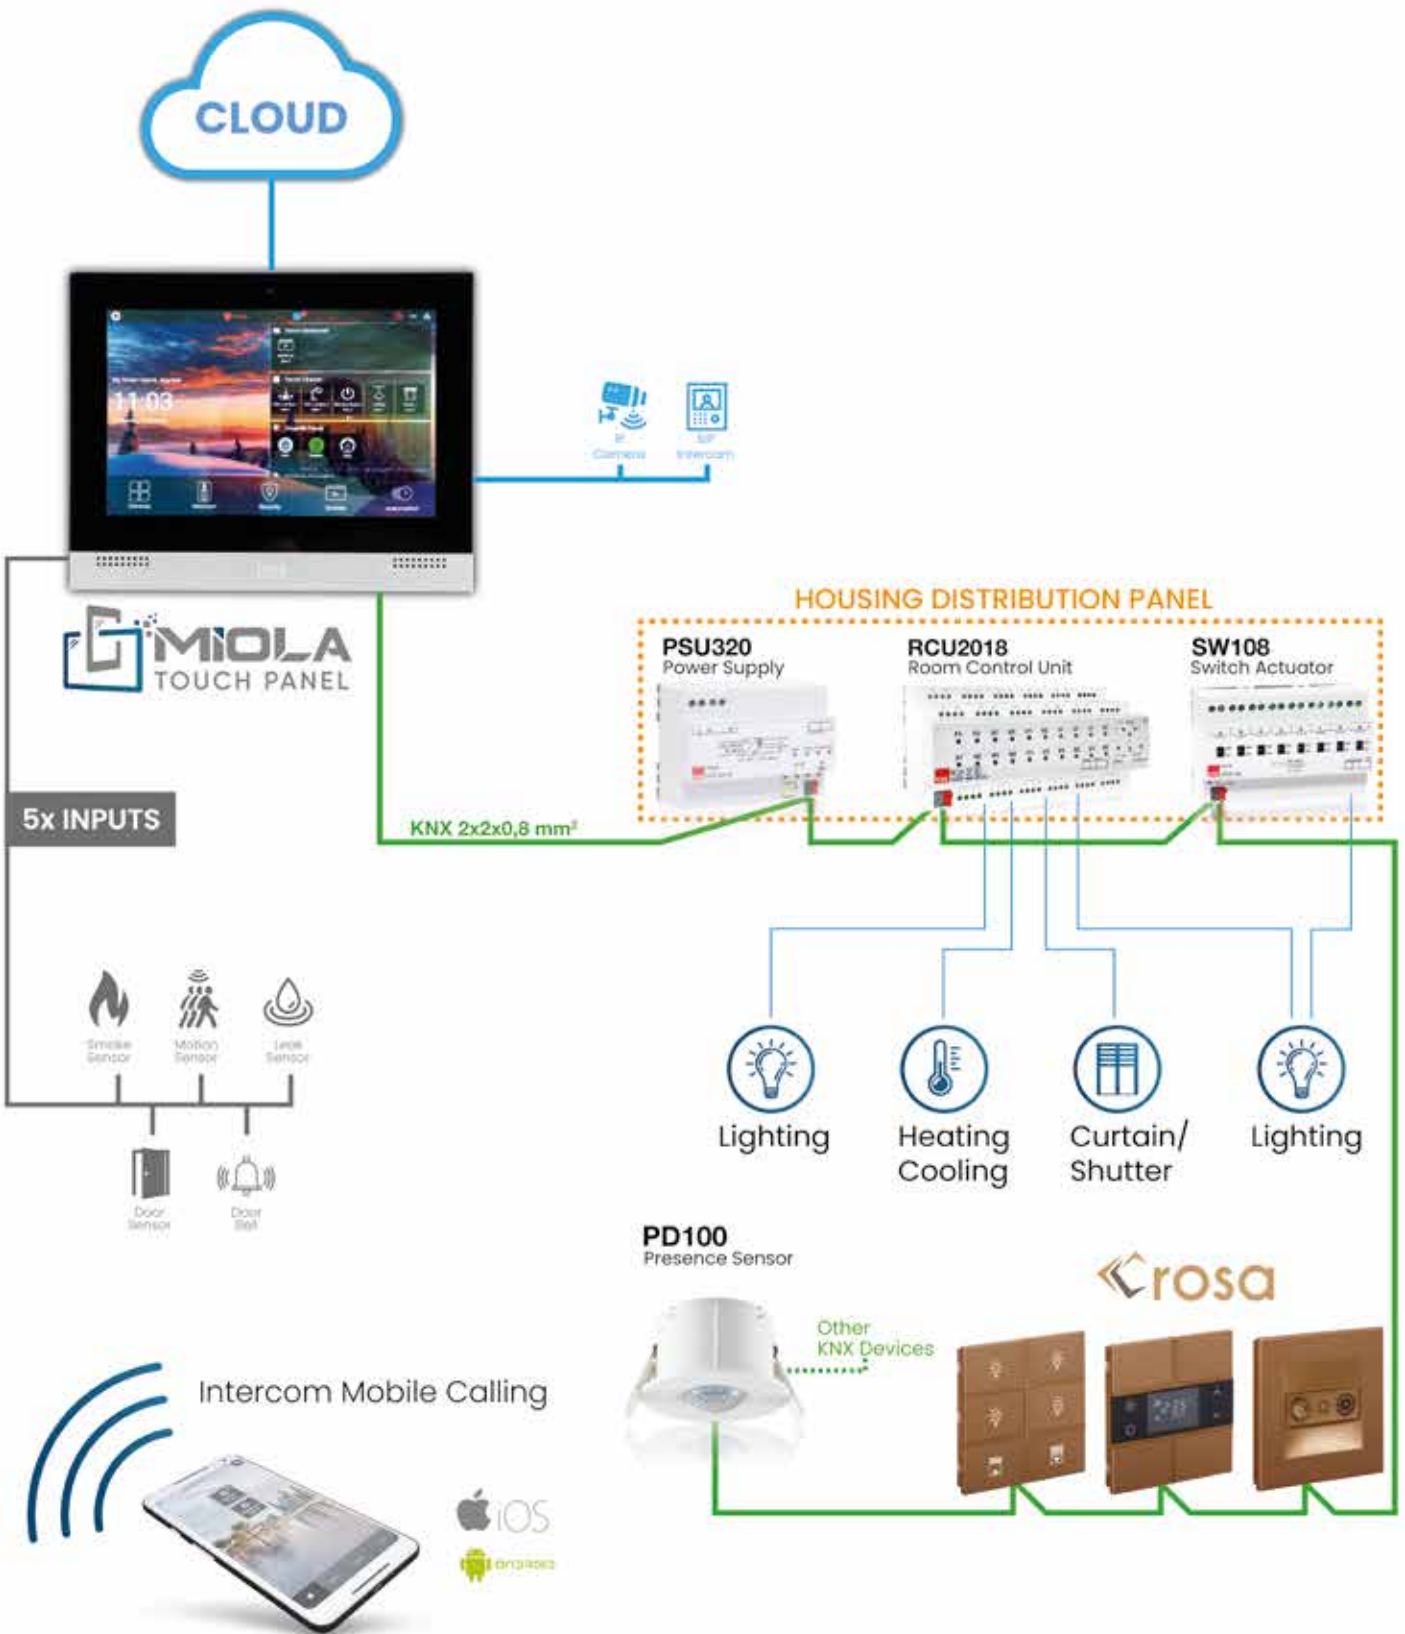

### With Miola Panel, you can easily control your home!

You will be able to receive all the notifications you specify and want to receive from the mobile application, and you will be able to easily learn all the details you follow with the push-notification feature.

Thanks to the Cloud server, you will not need an extra server!

### Miola Technical Data

SCREEN SIZE	7" MIOLA KNX-TP	10.1" MIOLA KNX-TP
CPU	PX30 Chipset	PX30 Chipset
Memory	1GB	1GB
Hard Disk	8GB EMMC	8GB EMMC
Operating System	Android 8.0	Android 8.0
Power	12-30 VDC	12-30 VDC
Resolution	600x1024px	1280x800px
Touch Panel	Project Capacitive Touch	Project Capacitive Touch
Microphone	1 with Echo Cancellation	1 with Echo Cancellation
Speaker	1x8 Ohm - 2 Watts	1x8 Ohm - 2 Watts
Input	5 Digital Inputs	5 Digital Inputs
KNX Bus Connection	KNX - TP	KNX - TP
LAN	2	2
Dual Network Connectivity	Yes	Yes
Drivers	EAEOS Operating System Drivers	EAEOS Operating System Drivers
Max Accessory Limit	254	254
Max Room Limit	254	254
Intercom Standart	SIP 2.0	SIP 2.0
Onwall Dimensions	140 x 235 x 4 mm	264 x 208 x 4 mm

## Cloud Server

Thanks to Peer to Peer connection, SIP calls are made directly between devices without the need for a SIP server.