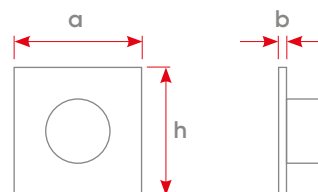

Dimensions (mm)	a	b	h
2 Fold Thermostat	90	9	90
3 Fold Thermostat	90	9	111,5
4 Fold Thermostat	90	9	133