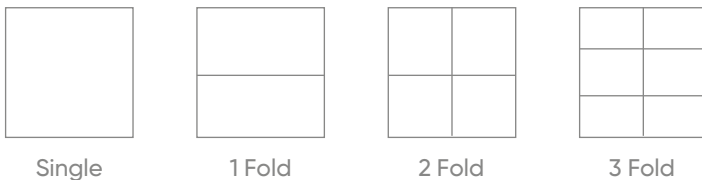

- Can be configured with ETS5.
- Serial switches with metal and glass touch-button
- Large collection option up to 4 Folds
- Product options with and without notification LED
- Optionally, icon branding is available.
- Different color options
- Easy installation to 60x60 mm standard switch junctions
- Channels are identical, each with the following functions;
  - Switching,
  - Dimming,
  - Shutter/Blind control,
  - Value and priority assignment,
  - Scene control,
  - Status notification LED

Protection type	IP 20	EN 60529
Safety class	II	EN 61140
Supply	Voltage Range	21-30V DC, Supply from EIB/KNX line
	Supply voltage	<10 mA
Temperature	Operating	-5° C + 45° C
	Storage	-25° C + 55° C
CE	In accordance with EMC guideline and low voltage regulation	
Case type to be used	60mm flush-mounted and surface-mounted safes between two mounting screws according to European standards