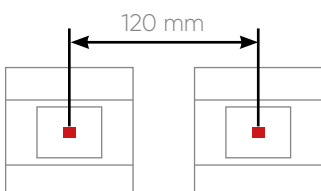

Assembly Detail

Important note!

The optimum distance between the two switches should be at least **120 mm** from center to center.