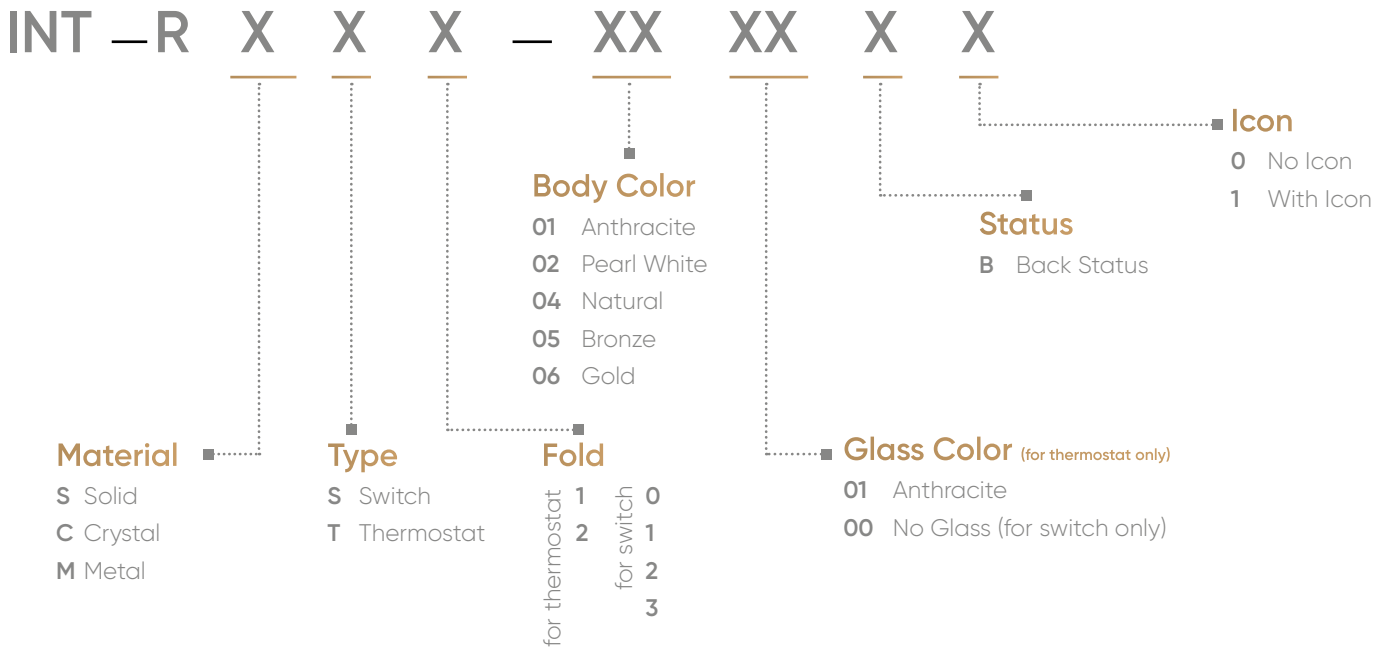

«rosa THERMOSTAT and SWITCH PRODUCT CODE LEGEND