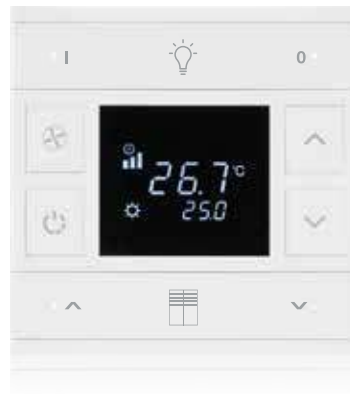

### Important note!

The optimum distance between the two switches should be at least **120 mm** from center to center.

 **oria**  
Live in Comfort!

---

KNX Thermostat | Switch | Socket

---