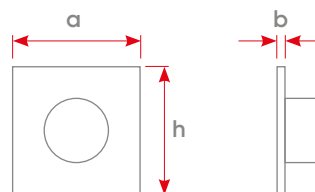

rosA THERMOSTAT TECHNICAL SPECIFICATIONS

- Can be configured with ETS5.
- Serial thermostat with metal and glass touch-button
- Temperature control via digital LCD
- Internal temperature sensor (°C/ °F)
- Adjustable fan speed (1, 2, 3, Automatic)
- Multiple operation modes (Comfort, Night, Outdoor, Indoor)
- Fully automated operation feature (hot-cold transition)
- Control of all HVAC units including VRF-VRV and air conditioning devices
- PI relative, PI on-off (PWM), On/Off, Fan coil, Split unit controls
- Easy installation to 60x60 mm standard switch junctions
- 2 dependent or 4 independent programmable buttons can be programmed for various functions.
  - Switching,
  - Dimming,
  - Shutter/Blind control,
  - Value and priority assignment,
  - Scene control,
  - Status notification LED

Protection type	IP 20	EN 60529
Safety class	II	EN 61140
Supply	Voltage Range	21-30V DC, Supply from EIB/KNX line
	Supply voltage	<10 mA
Temperature	Operating	-5° C + 45° C
	Storage	-25° C + 55° C
CE	In accordance with EMC guideline and low voltage regulation	
Case type to be used	60mm flush-mounted and surface-mounted safes between two mounting screws according to European standards	

Dimensions (mm)	a	b	h
1 Fold Thermostat	85	11	85
2 Fold Thermostat	85	11	85

Assembly Detail

Important note!
The optimum distance between the two thermostats should be at least **120 mm** from center to center.