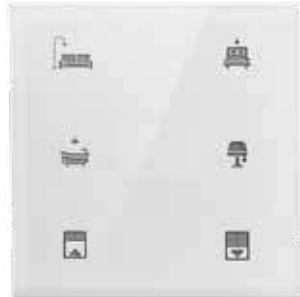

Optional in-built temperature sensor

Rosa Solid  
3 Fold White Solid Switches

4 Fold - Black

3 Fold - White

2 Fold - Black

1 Fold - White