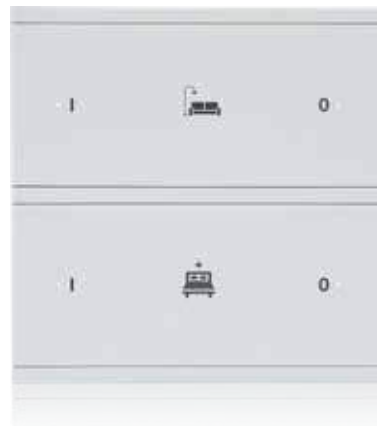

Sample Order Code

INT-OS2-0300FO