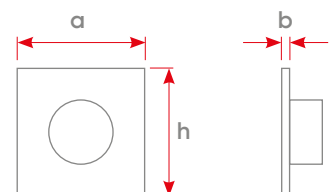

oria SWITCH TECHNICAL SPECIFICATIONS

- Can be configured with ETS5.
- Serial switches with plastic push-button
- Large collection option up to 4 Folds
- Product options with and without notification LED
- Optionally, icon branding is available.
- Different color options
- Easy installation to 60x60 mm standard switch junctions
- Channels are identical, each with the following functions;
  - Switching,
  - Dimming,
  - Shutter/Blind control,
  - Value and priority assignment,
  - Scene control,
  - Status notification LED

Protection type	IP 20	EN 60529
Safety class	II	EN 61140
Supply	Voltage Range	21-30V DC, Supply from EIB/KNX line
	Supply voltage	15 mA
	Power consumption	15 mA x 30V
Button operation life	100.000	
Temperature	Operating	-5° C + 45° C
	Storage	-25° C + 55° C
	Transport	-25° C + 70° C
CE	In accordance with EMC guideline and low voltage regulation	

	Dimensions (mm)	a	b	h
Single	Single Switch	90	9	90
1 Fold	1 Fold Switch	90	9	90
2 Fold	2 Fold Switch	90	9	90
3 Fold	3 Fold Switch	90	9	90
4 Fold	4 Fold Switch	90	9	90
5 Fold	5 Fold Switch	90	9	111,5
6 Fold	6 Fold Switch	90	9	133

Assembly Detail

Important note!
The optimum distance between the two switches should be at least **120 mm** from center to center.