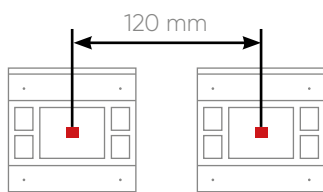

Assembly Detail

Important note!

The optimum distance between the two thermostats should be at least **120 mm** from center to center.