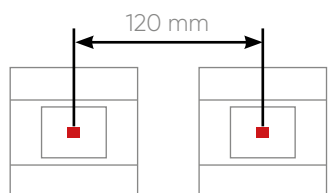

Assembly Detail

Important note!
The optimum distance between the two thermostats should be at least **120 mm** from center to center.