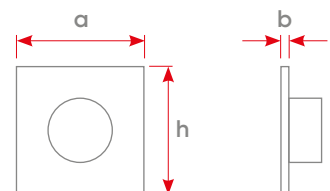

SWITCHES TECHNICAL SPECIFICATIONS

- Can be configured with ETS5.
- Serial switches with metal and glass touch-button
- Large collection option up to 4 Folds
- Product options with and without notification LED
- Optionally, icon branding is available.
- Different color options
- Easy installation to 60x60 mm standard switch junctions
- Channels are identical, each with the following functions;
  - Switching,
  - Dimming,
  - Shutter/Blind control,
  - Value and priority assignment,
  - Scene control,
  - Status notification LED

Protection type	IP 20	EN 60529
Safety class	II	EN 61140
Supply	Voltage Range	21-30V DC, Supply from EIB/KNX line
	Supply voltage	<10 mA
Temperature	Operating	-5° C + 45° C
	Storage	-25° C + 55° C
CE	In accordance with EMC guideline and low voltage regulation	
Case type to be used	60mm flush-mounted and surface-mounted safes between two mounting screws according to European standards	

Dimensions (mm)	a	b	h
Single Switch	85	11	85
1 Fold Switch	85	11	85
2 Fold Switch	85	11	85
3 Fold Switch	85	11	85

Assembly Detail

Important note!

The optimum distance between the two switches should be at least **120 mm** from center to center.