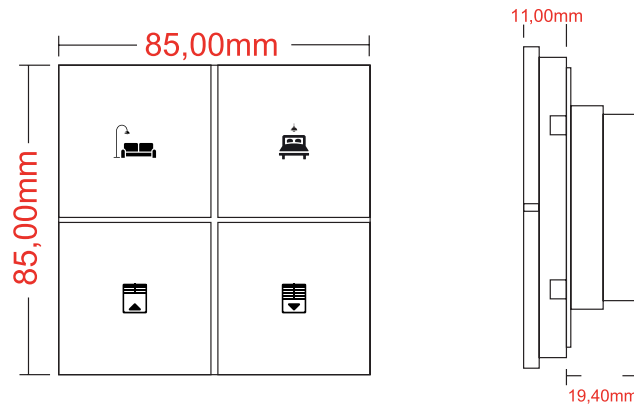

Technical Drawings

KNX Thermostat | Switch | Socket

Ikitelli Org. San. Bolg. Ziya Gokalp Mah. Eski Turgut Ozal Cad.
No:20 34490 **Basaksehir / Istanbul / Turkey**

Phone: +90 212 413 21 00 (Pbx) Fax: +90 212 549 97 13 (Pbx)
eaetechnology.sale-support@eaegroup.com

www.eaetechnology.com