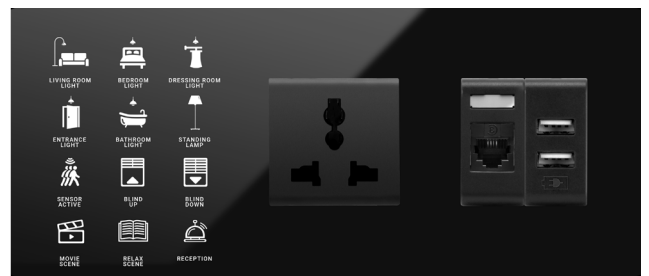

# Product Family (Some combination options)

DND MUR

Card Holder

Switch & Card Holder

Switch

Switch & Socket

Switch & Sockets

Thermostat