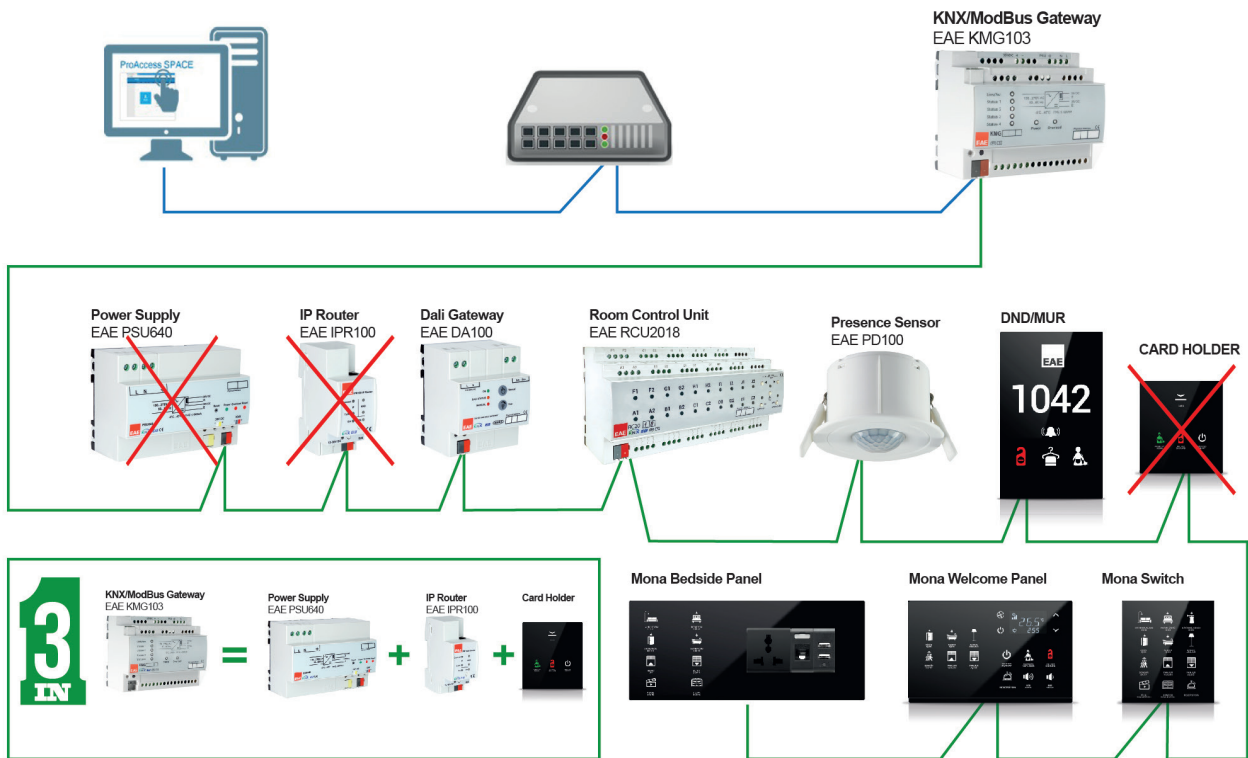

KMG103 KNX Modbus Gateway

GRMS Solution without using Card Holder