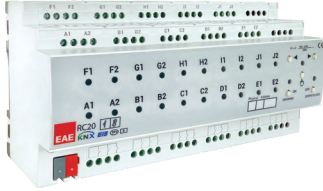

# Panel Devices

**RCU FAMILY**  
EAE KNX - ROOM CONTROL UNITS

**KMG103**  
EAE KNX - KNX Modbus Gateway

**KMG103 - AAZS**  
EAE KNX - KNX Modbus Gateway with Doorlock Integration

**UD106**  
EAE KNX - UNIVERSAL DIMMER