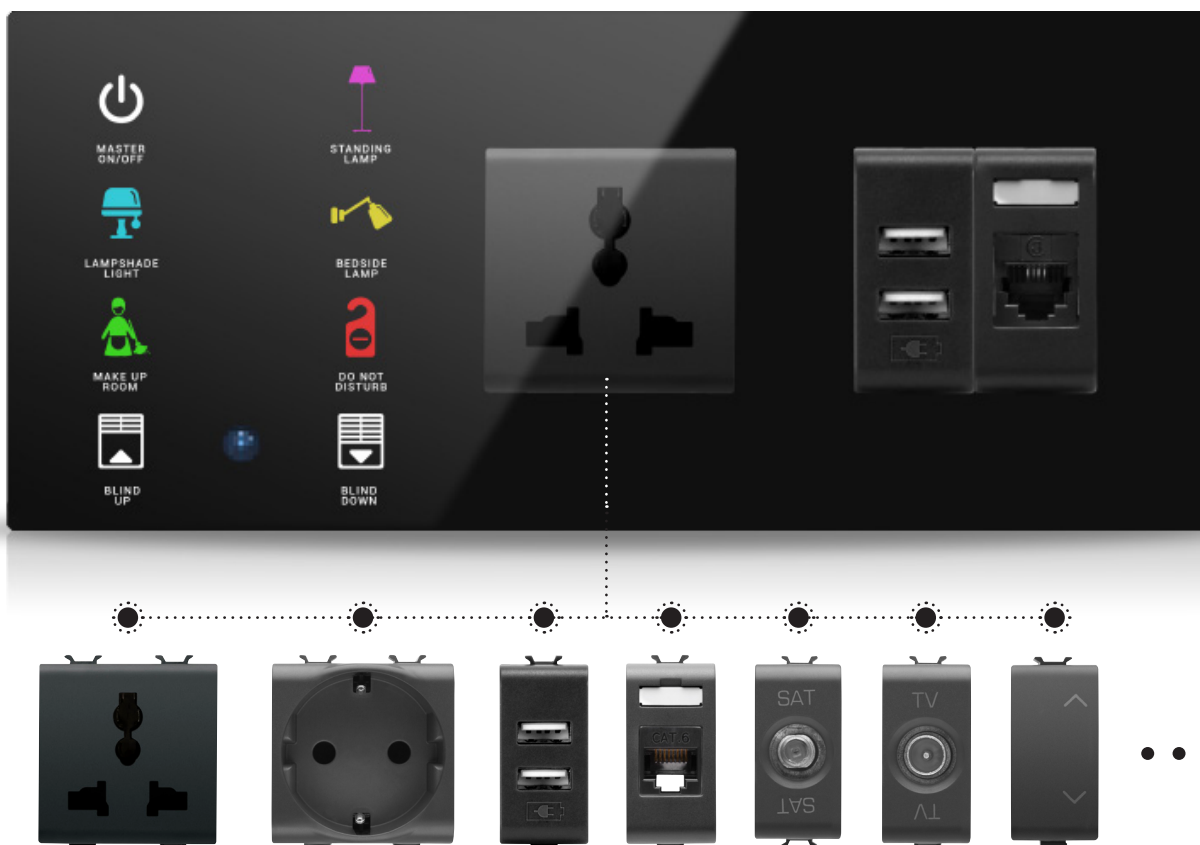

# DND MUR

The Mona series DND MUR display, where you can easily see whether your guests are in the room, consists of a glass touch screen and includes room number, hotel logo, Laundry, DND, MUR indicators and doorbell button.

- Hotel Logo
- Room Number
- Ring Icon
- Laundry Icon
- DND MUR Icons

# Bedside Panel

Mona Serie offers %100 customizable, unique panels. You can create your own bedside panel through the configurator.

- Touch operated
- Glass surface
- Switch and Socket together
- Frameless, minimalist design
- RGB LED option
- Up to more than 5 combined monoblock modules
- Optional PIR sensor
- Icon options
- Away, comfort, night and protection modes
- Independent programmable buttons
- Various color option
- Hundreds of different combinations.
- Double Press
- Tripple Press
- Long press
- Short press