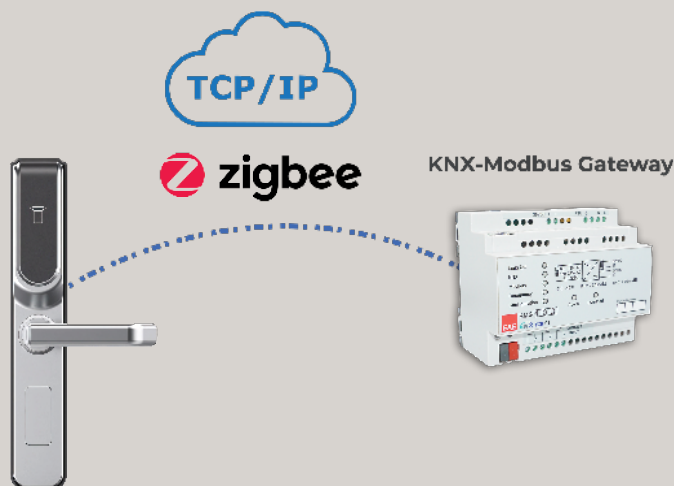

#### Check in / Out Scene

After guests' check-in / out actions, desired scenarios can be activated with the integration of GRMS software and hotel PMS.

# EAE Technology Door Lock Integration System

EAE door lock integration system is an online system that has maximum security guarantee and offers the ability to remotely monitor the presence of staff and guests at any time.

EAE is the first and only KNX product manufacturer with door lock integration with worldwide access control system brands such as Assa Abloy and Dormakaba.

Each smart door lock has different feature settings, and EAE's Hotel-GRM System supports the changing and detailed requirements of Dormakaba and Vingcard brands, allowing for powerful integrations. These integrations enable the door lock to communicate efficiently within the network, thanks to Assa Abloy and Dormakaba's proprietary communication protocols.