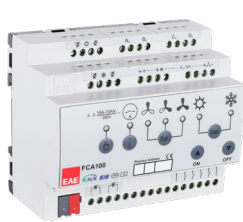

FCA100
EAE KNX - FANCOIL ACTUATOR