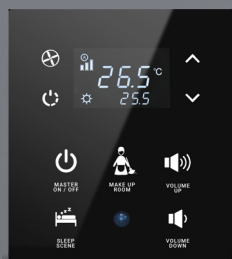

Thermostats

MONA thermostat offers a unique user experience with its touch design and minimalist icons, thermostats continue to add value to your space with frameless design.