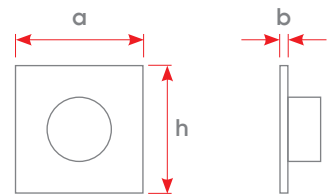

Protection type	IP 20	EN 60529
Safety class	II	EN 61140
Power Supply	Voltage Range	21-30V DC, EIB/KNX hattından beslenme
	Supply voltage	<20 mA toplam
Temperature	Operating	-5° C + 45° C
	Storage	-25° C + 55° C
CE	In accordance with EMC guideline and low voltage regulation