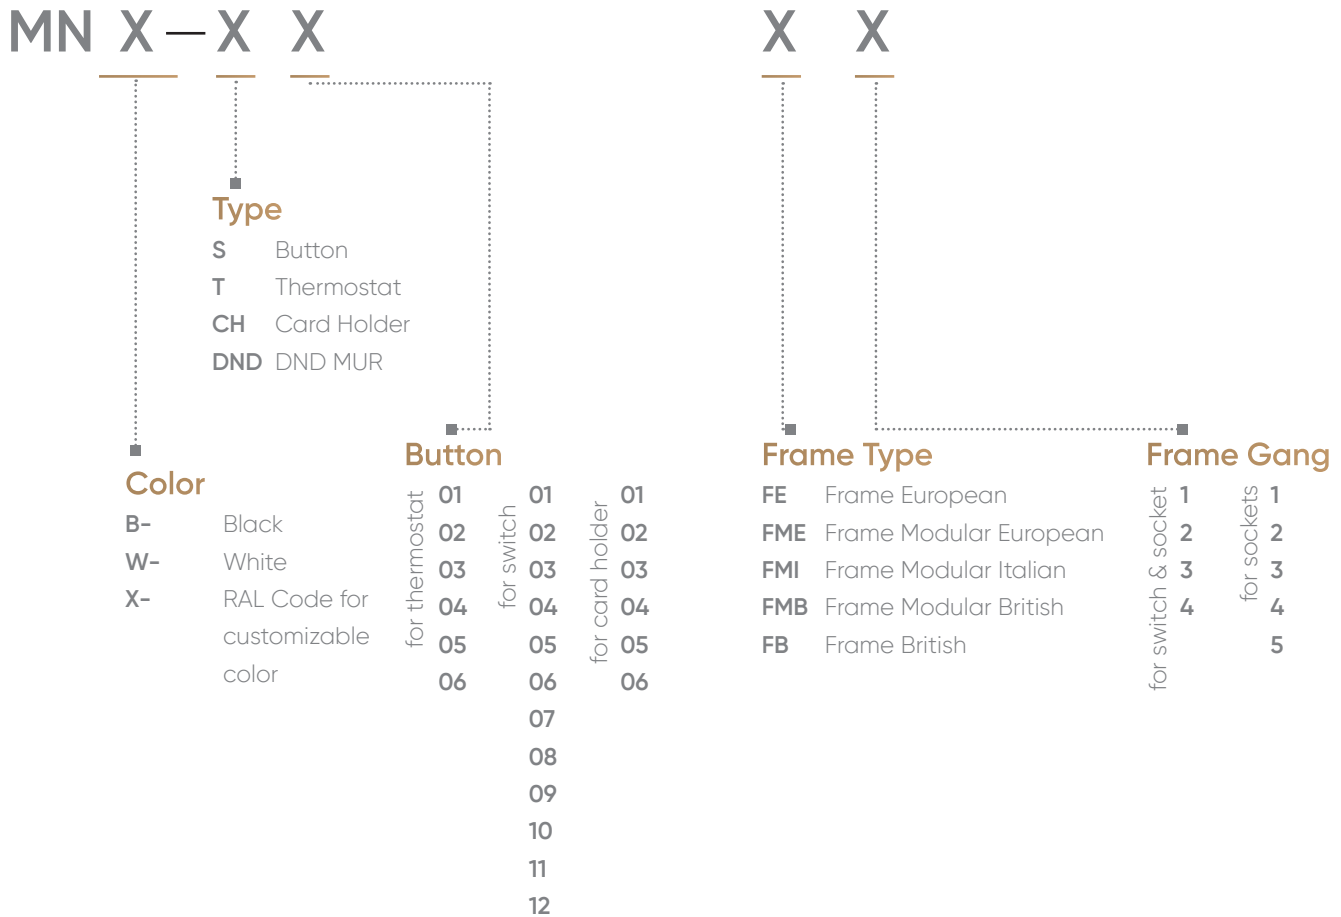

Product Code Legend

Note: Please contact our technical unit for details. (eaetechnology.sale-support@eaegroup.com)
The sockets should be at the beginning or end of the monoblock frame, if you are combining switches or thermostat with sockets.
Module or core quantity must be specified at the end of the code.

Example Order Code

FRAME EUROPEAN	MN W-S05T02FE1
FRAME MODULAR EUROPEAN	MN B-S03FME2X2M
FRAME MODULAR ITALIAN	MN W-T02S03FMI2
FRAME MODULAR BRITISH	MN B-S03FMB2
FRAME BRITISH	MN W-CH03FB1