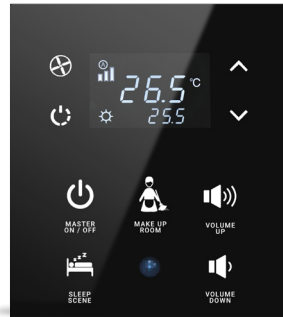

Technical Specifications

KNX Thermostat Side (up to 6 buttons)

- Temperature adjustment on display
- Integrated temperature sensor (°C/ °F)
- Fan speed adjustment (1, 2, 3, Auto)
- Different operation modes (Comfort, Night, Away, Protection)
- Fully automatic function mode (Heat - Cool transition)
- Control flexibility for all HVAC units including VRF-VRV and AC
- PI proportional, PI PWM, Hysteresis, Fan coil, Split unit controls
- Optional PIR sensor
- Optional FCU