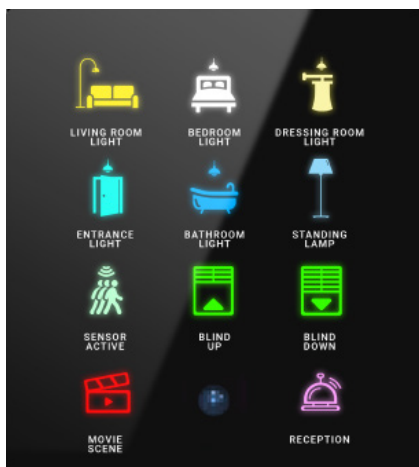

Switches

Mona switches continue to add value to your space with frameless design. Mona offers a unique user experience and intuitive operation with its touch design and minimalist icons.

There are hundreds of combination options with thermostats, switches and sockets..

- Touch operated
- Short press
- Glass surface
- Long press
- Switch and Card Holder together
- Double Press
- Frameless, minimalist design
- Tripple Press
- **RGB** RGB LED option
- Icon options
- Away, comfort, night and protection modes
- Independent programmable buttons
- Various color option
- Different combination options
- Optional PIR sensor