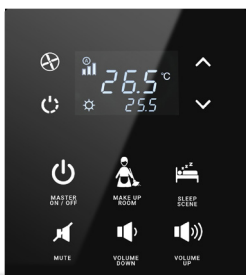

Thermostat