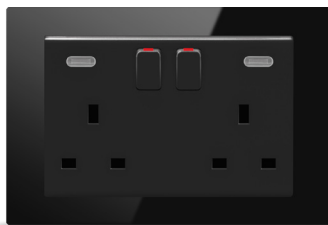

BRITISH SOCKETS