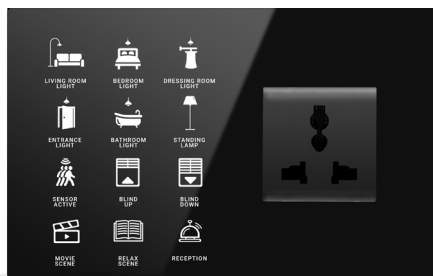

Switch & Socket