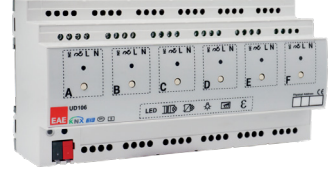

# Panel Devices

**RCU FAMILY**  
EAE KNX - ROOM CONTROL UNITS

**KMG103**  
EAE KNX - KNX Modbus Gateway

**KMG103 - AAZS**  
EAE KNX - KNX Modbus Gateway with Doorlock Integration

**UD106**  
EAE KNX - UNIVERSAL DIMMER