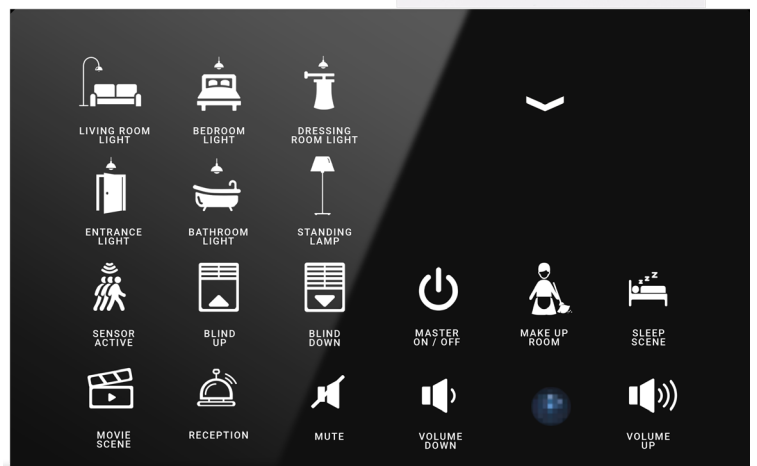

Welcome Panel

Mona thermostatic switches add aesthetics to your living spaces with their frameless design and offer a practical user experience with their touch-sensitive design and minimalist icons.

Thermostats can be combined with switches and sockets as monoblock panels.

- Touch operated
- Glass surface
- Switch and Card Holder together
- Frameless, minimalist design
- RGB LED option
- Icon options
- Away, comfort, night and protection modes
- Independent programmable buttons
- Various color option
- Different combination options
- Optional PIR sensor
- Short press
- Long press
- Double Press
- Tripple Press