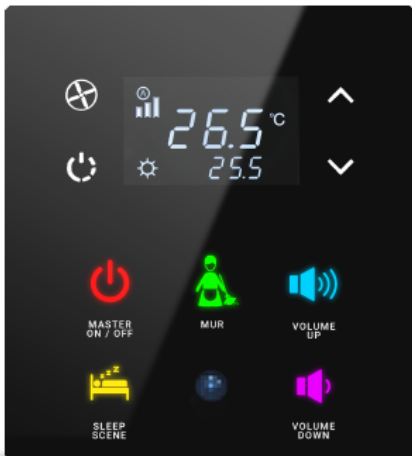

Thermostats

Mona thermostats continue to add value to your space with frameless design. Mona offers a unique user experience and intuitive operation with its touch operated design and minimalist icons.

Thermostats can be combined with switches and sockets as monoblock panels.

- Touch operated
- Glass surface
- Switch and Card Holder together
- Frameless, minimalist design
- RGB LED option
- Icon options
- Away, comfort, night and protection modes
- Independent programmable buttons
- Various color option
- Different combination options
- Optional PIR sensor
- Optional FCU control
- Short press
- Long press
- Double Press
- Tripple Press