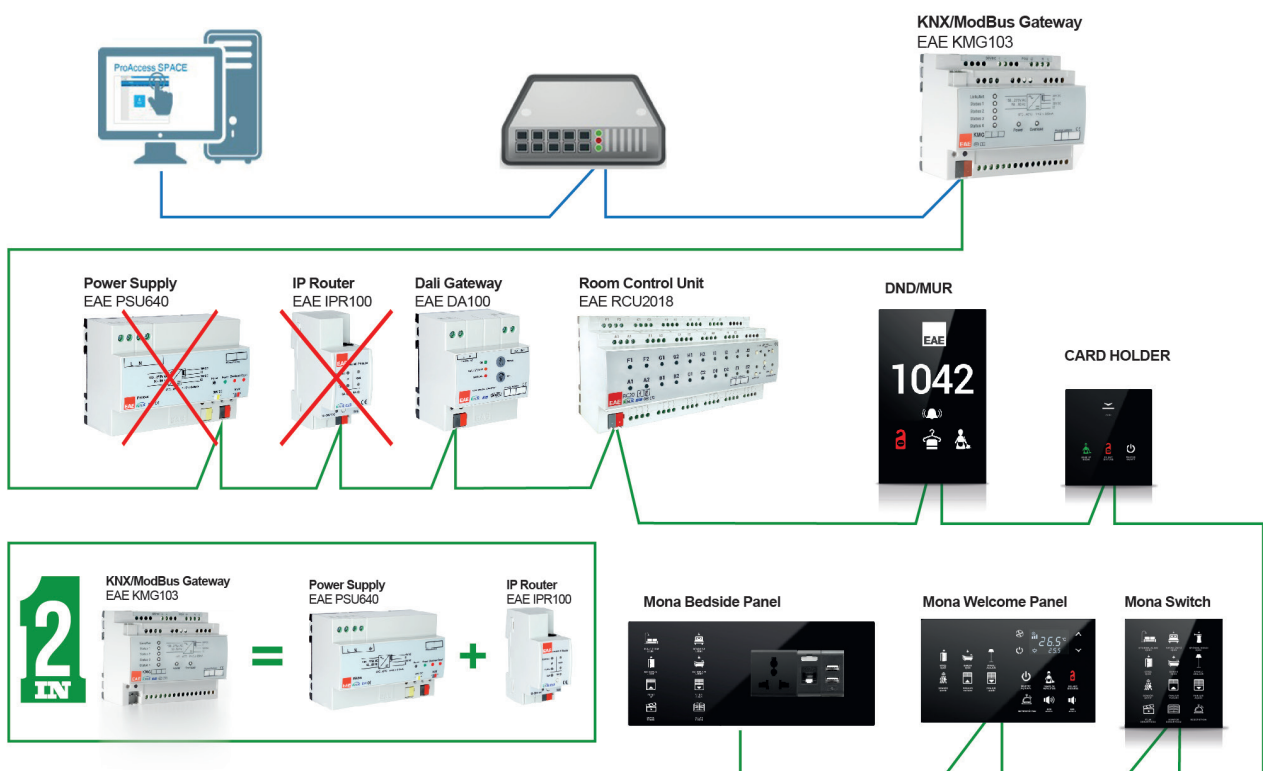

GRMS Solution with using Card Holder