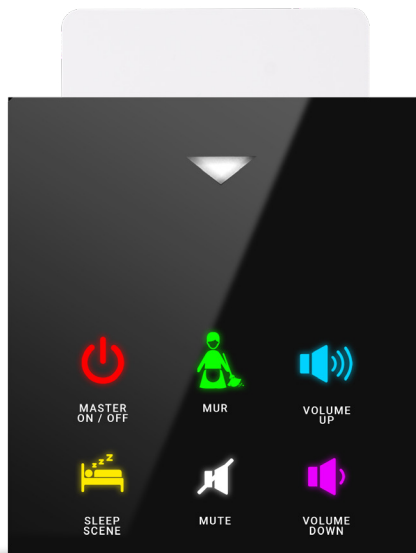

Welcome Panel

Mona thermostatic switches add aesthetics to your living spaces with their frameless design and offer a practical user experience with their touch-sensitive design and minimalist icons.

Thermostats can be combined with switches and sockets as monoblock panels.

- Touch operated
- Glass surface
- Switch and Card Holder together
- Frameless, minimalist design
- RGB LED option
- Icon options
- Away, comfort, night and protection modes
- Independent programmable buttons
- Various color option
- Different combination options
- Optional PIR sensor
- Short press
- Long press
- Double Press
- Tripple Press