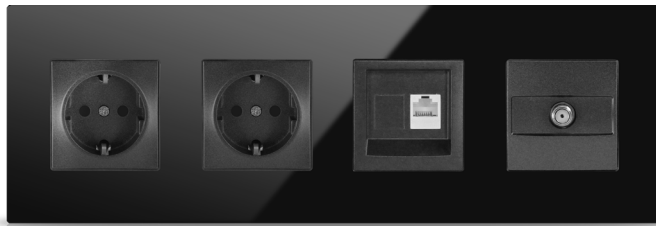

EUROPEAN SOCKETS