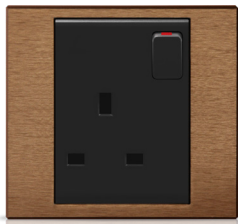

British Standart

1 Gang Socket - Bronze