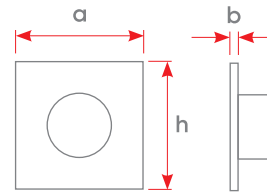

▶ Technical Specifications

Colors

Black Glass

White Glass

Hundreds of RAL surface colors...

Dimensions (mm)	a	b	h
Single	90	12	110
Binary	161	12	110
Triple	232	12	110
Quadruple	303	12	110
Quintet	374	12	110