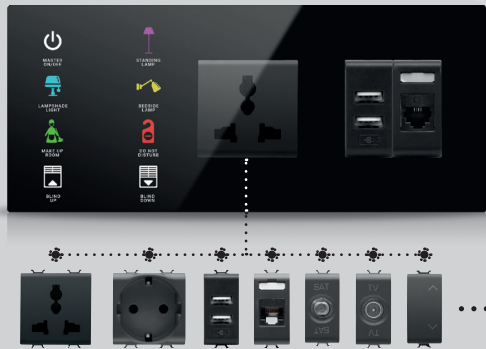

▶ Bedside Panel

Mona Serie offers %100 customizable, unique panels. You can create your own bedside panel through the configurator.

- Touch operated
- Glass surface
- Switch and Socket together
- Frameless, minimalist design
- RGB LED option
- Up to more than 5 combined monoblock modules
- Icon options
- Away, comfort, night and protection modes
- Independent programmable buttons
- Various color option
- Hundreds of different combinations

▶ Welcome Panel

When entering or leaving your room, desired scenarios can be realized with a single touch, and you can experience safety and comfort together thanks to the RF-ID card holder you use at the entrances. You can combine switches and thermostats with your energy saver. Guests will control many things through one single monoblock panel.

- Touch operated
- Glass surface
- Switch and Socket together
- Frameless, minimalist design
- RGB LED option
- Up to more than 5 combined monoblock modules
- Icon options
- Away, comfort, night and protection modes
- Independent programmable buttons
- Various color option
- Hundreds of different combinations

▶ Thermostat

1 - 6 Buttons

- Temperature adjustment on display
- Integrated temperature sensor (°C/ °F)
- Fan speed adjustment (1, 2, 3, Auto)
- Different operation modes (Comfort, Night, Away, Protection)
- Fully automatic function mode (Heat - Cool transition)
- Control flexibility for all HVAC units including VRF-VRV and AC
- PI proportional, PI PWM, Hysteresis, Fan coil, Split unit controls